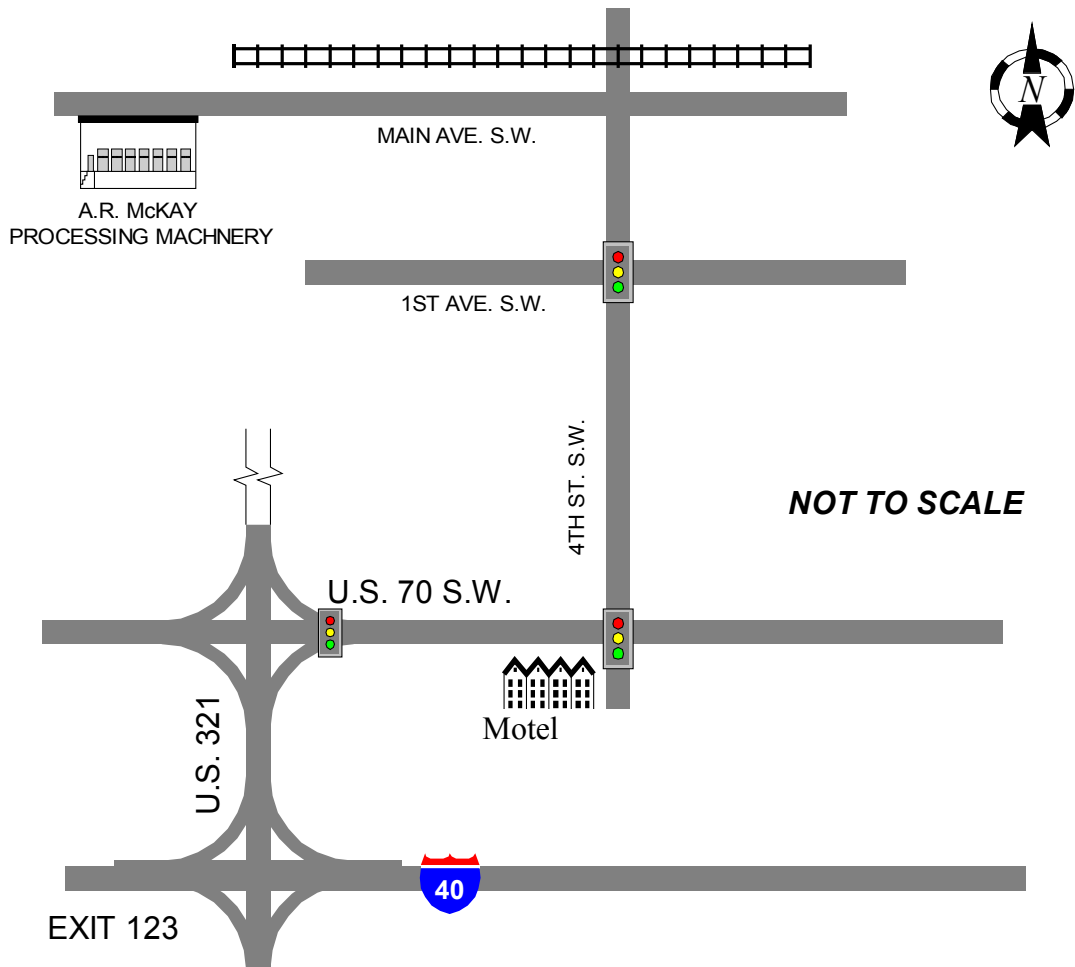

MAP TO A.R. McKAY PROCESSING MACHINERY, INC.
615 MAIN AVE. S.W.
CALL 828-328-3548 WITH QUESTIONS

On Main Ave. S.W., we are in the 3rd block. Sign with our name is on front of building.